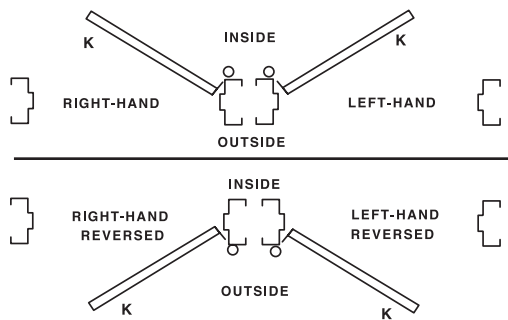

FRAME or DOOR
(Circle One)

MEASUREMENTS

W			
H			
P			
T			
M			
B			
S			
N			

DOOR SWING (Circle)

RH	LH	RHR	LHR
RHA	LHA	RHRA	LHRA

HANDING GUIDE - SINGLE DOORS

K = KEYSIDE

HANDING GUIDE - PAIR OF DOORS

K = KEYSIDE

COMMENTS / NOTES
