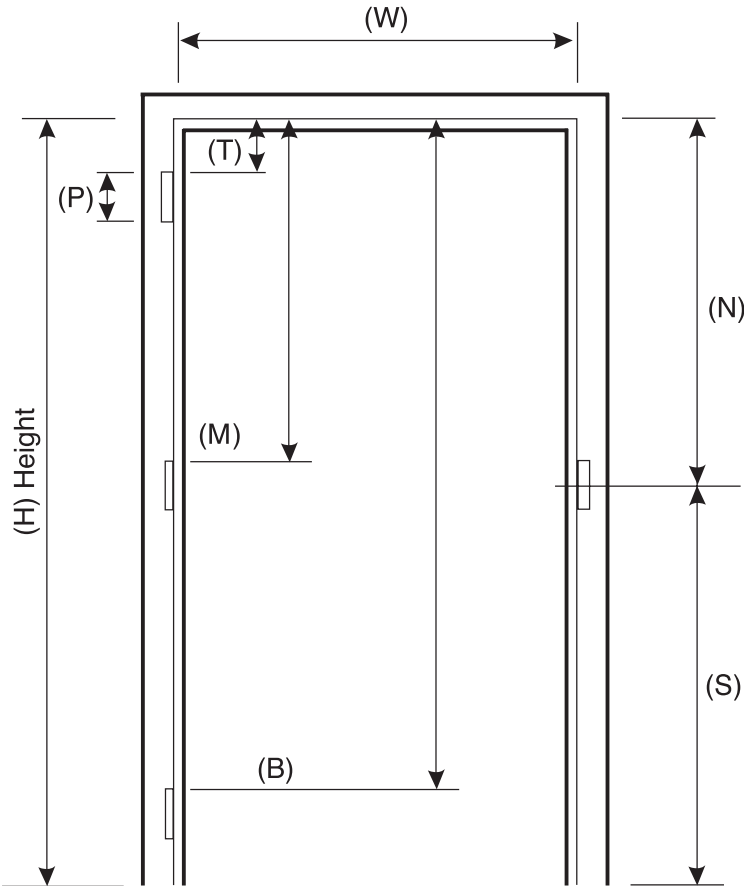

FRAME or DOOR
(Circle One)

MEASUREMENTS

W			
H			
P			
T			
M			
B			
S			
N			

DOOR SWING (Circle)

RH	LH	RHR	LHR
RHA	LHA	RHRA	LHRA

HANDING GUIDE - SINGLE DOORS

K = KEYSIDE

HANDING GUIDE - PAIR OF DOORS

K = KEYSIDE

COMMENTS / NOTES
